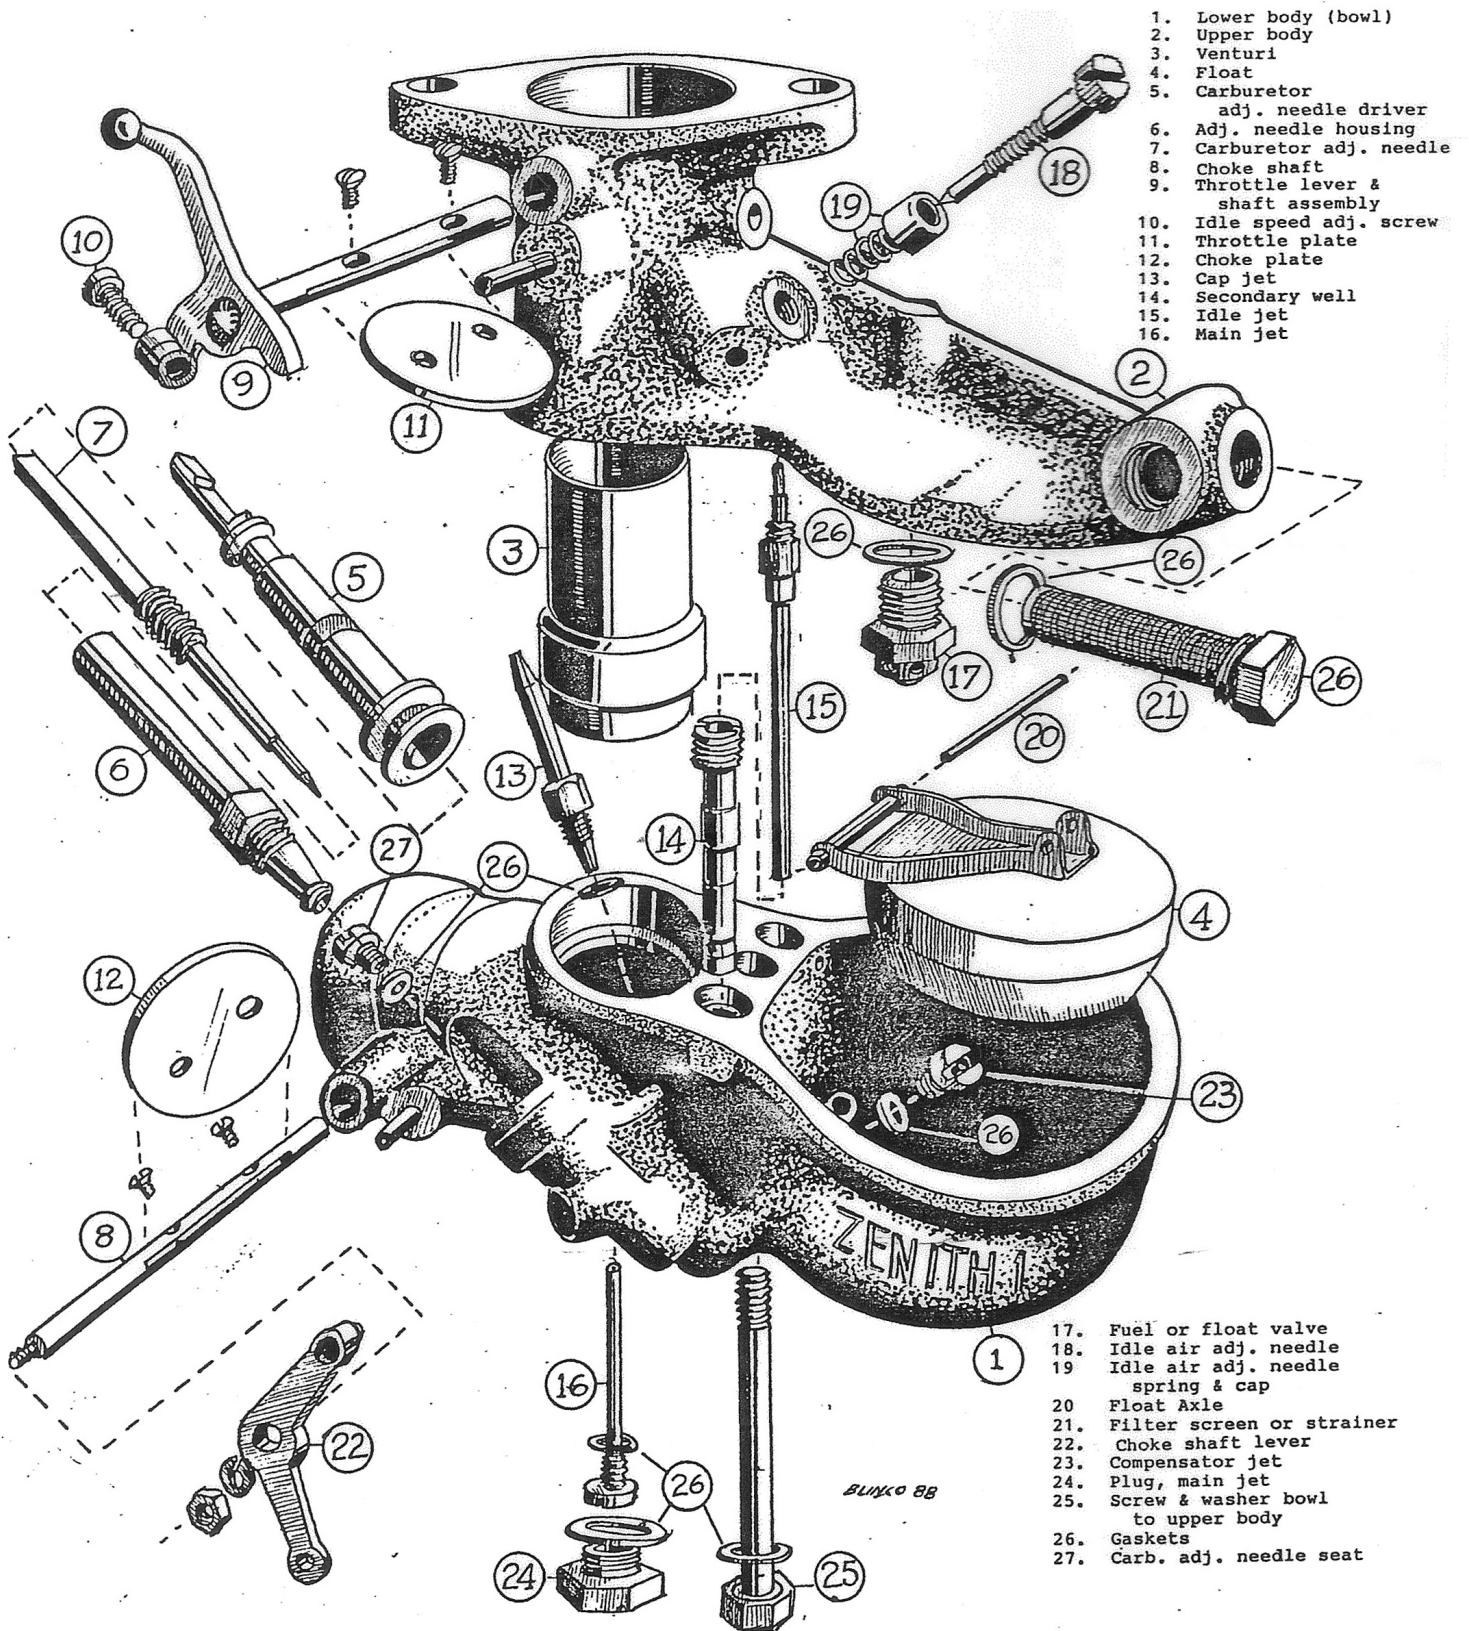

# Model "A" Ford Zenith Carburetor

Drawn by Stan Blinko, Beaver Chapter

**NOTE:** Main gasket lower to upper body not shown.